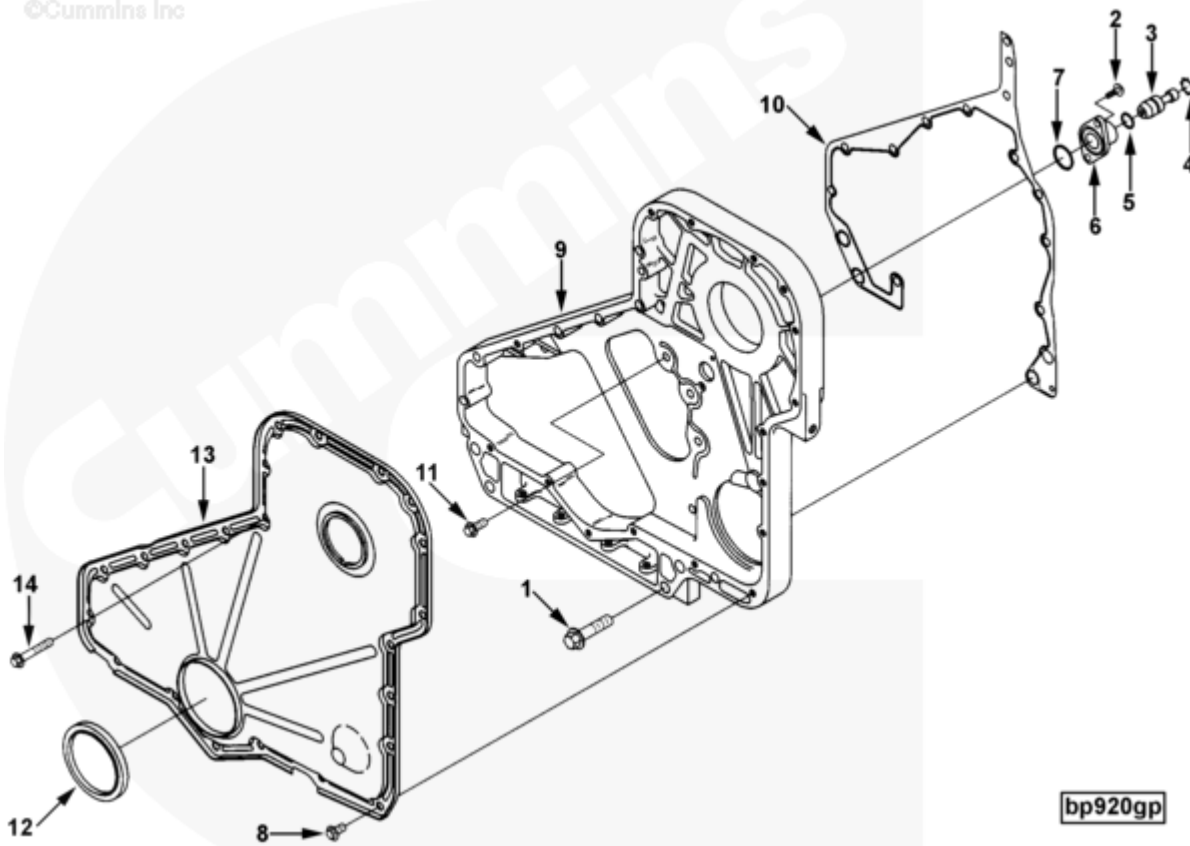

[SMALL](#) | [MEDIUM](#) | [LARGE](#)

Cart	Ref No	Part Number	Part Description	Required	Remarks
View My Cart					
		BP97016-01	Front Gear Cover		
					Family: C Series
					Structure Code: 02 EBM

					Noise Dampening Panel
					Provision: No
					PTO Location: High
					Front Support Provision: No
					Access for Tach Drive: Yes
					Gear Housing Material: Cast
					Aluminum
					Fuel Pump:
					Bosch P3000
					Bosch P7100
<input type="checkbox"/>	1	3902116	Hexagon Flange Head Cap Screw	4	M12 X 1.75 X 50.
<input type="checkbox"/>	2	3907998	Round Head Cap Screw	2	M5 x 0.80 x 17
<input type="checkbox"/>	3	3903924	Timing Pin	1	
<input type="checkbox"/>	4	3904849	Retaining Ring	1	
<input type="checkbox"/>	5	3913994	O-Ring Seal	1	
<input type="checkbox"/>	6	3919683	Timing Pin Housing	1	
<input type="checkbox"/>	7	3915772	Rectangular Ring Seal	1	
<input type="checkbox"/>	8	3900629	Hexagon Flange Head Cap Screw	17	M8 X 1.25 X 16
<input type="checkbox"/>	9	3929555	Gear Housing	1	
<input type="checkbox"/>	10	3926757	Gear Housing Gasket	1	
<input type="checkbox"/>	11	3926846	Hexagon Flange Head Cap Screw	5	M8 X 1.25 X 20.
<input type="checkbox"/>		3908139	Front Seal Service Kit	1	Includes Installation Tools
	12	3921927	Oil Seal	1	
	13	3925231	Gear Cover	1	
<input type="checkbox"/>	14	3926863	Hexagon Flange Head Cap Screw	6	M8 X 1.25 X 50.